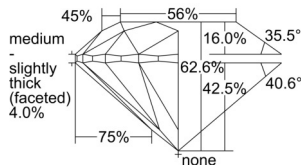

GIA®

FACSIMILE

GIA REPORT 5503423526

Verify this report at GIA.edu

GIA NATURAL DIAMOND DOSSIER®

September 16, 2024
GIA Report Number 5503423526
Shape and Cutting Style ..... Round Brilliant
Measurements ..... 4.67 - 4.70 x 2.93 mm

GRADING RESULTS

Carat Weight ..... 0.40 carat
Color Grade ..... D
Clarity Grade VS1
Cut Grade ..... Excellent

ADDITIONAL GRADING INFORMATION

Polish ..... Excellent
Symmetry ..... Excellent
Fluorescence ..... Strong Blue
Clarity Characteristics ..... Crystal, Indented Natural
Inscription(s): GIA 5503423526

PROPORTIONS

Profile to actual proportions

GRADING SCALES

GIA COLOR SCALE	GIA CLARITY SCALE	GIA CUT SCALE
COLOURLESS	FLAWLESS	EXCELLENT
D	INTERNALLY FLAWLESS	
E	VVS₁	VERY GOOD
F		
G	VS₁	GOOD
H		
I	SI₁	FAIR
J		
K	I₁	POOR
L		
M	I₂	
N		
O	I₃	
P		
Q		
R		
S		
T		
U		
V		
W		
X		
Y		
Z