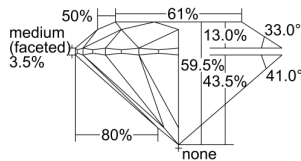

GIA®

FACSIMILE

GIA REPORT 6352037041

Verify this report at GIA.edu

GIA NATURAL DIAMOND DOSSIER®

February 26, 2020
GIA Report Number 6352037041
Shape and Cutting Style ..... Round Brilliant
Measurements ..... 5.26 - 5.28 x 3.13 mm

GRADING RESULTS

Carat Weight ..... 0.53 carat
Color Grade ..... E
Clarity Grade VVS1
Cut Grade ..... Excellent

ADDITIONAL GRADING INFORMATION

Polish ..... Excellent
Symmetry ..... Excellent
Fluorescence ..... Medium Blue
Clarity Characteristics ..... Feather
Inscription(s): GIA 6352037041

PROPORTIONS

Profile to actual proportions

GRADING SCALES

GIA COLOR SCALE	GIA CLARITY SCALE	GIA CUT SCALE	
D	FLAWLESS	EXCELLENT	
E	INTERNALLY FLAWLESS		
F		VVS₁	VERY GOOD
G	VVS₂		
H	VS₁	GOOD	
I	VS₂		
J	SI₁	FAIR	
K	SI₂		
L	I₁	POOR	
M			
N			
O	I₂		
P			
Q			
R	I₃		
S			
T			
U			
V			
W			
X			
Y			
Z